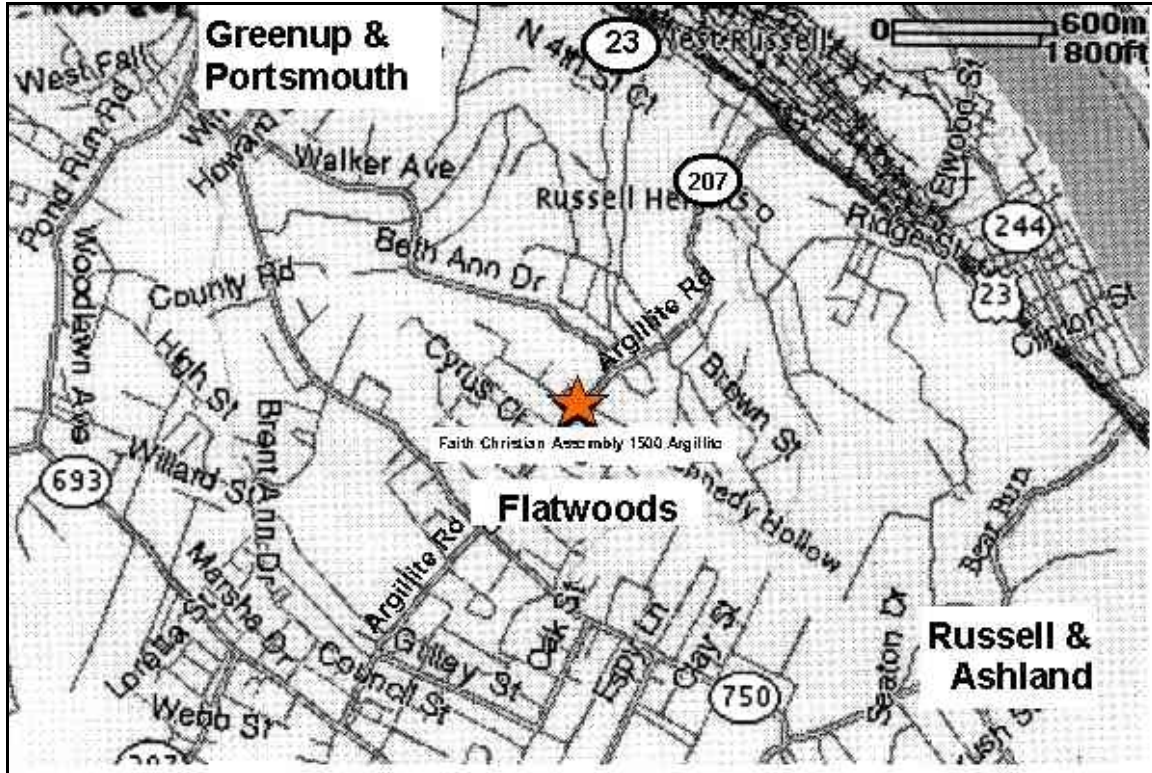

Directions to Faith Christian Assembly

Map of Flatwoods/Ashland Area – Star Indicates Faith Christian Assembly

From Greenup & Portsmouth: Take US 23 South towards Raceland. Follow 23 into Flatwoods city limits to junction of 23 and Rt. 207. (Look for Fannin's Used Cars on right.) Turn Right at intersection and come up to the top of the hill where 207 turns into Argillite Rd. Pass Fannin Lincoln Mercury on right by 150 yards and F. C. A. is on the left.

From Flatwoods: Take Argillite Rd. toward Wheeler Hill and US 23. F. C. A. is on the right just before you reach Fannin's Lincoln Mercury

From Ashland & Huntington: Take US 23 North towards Russell. Follow 23 into Flatwoods city limits to junction of 23 and Rt. 207. (Look for Fannin's Used Cars on left.) Turn Left at intersection and come up to the top of the hill where 207 turns into Argillite Rd. Pass Fannin Lincoln Mercury on right by 150 yards and F. C. A. is on the left.